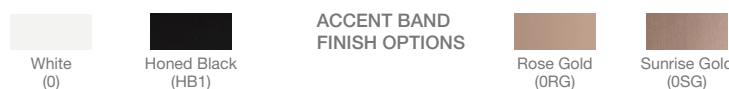

COLOR

ACCENT BAND FINISH OPTIONS